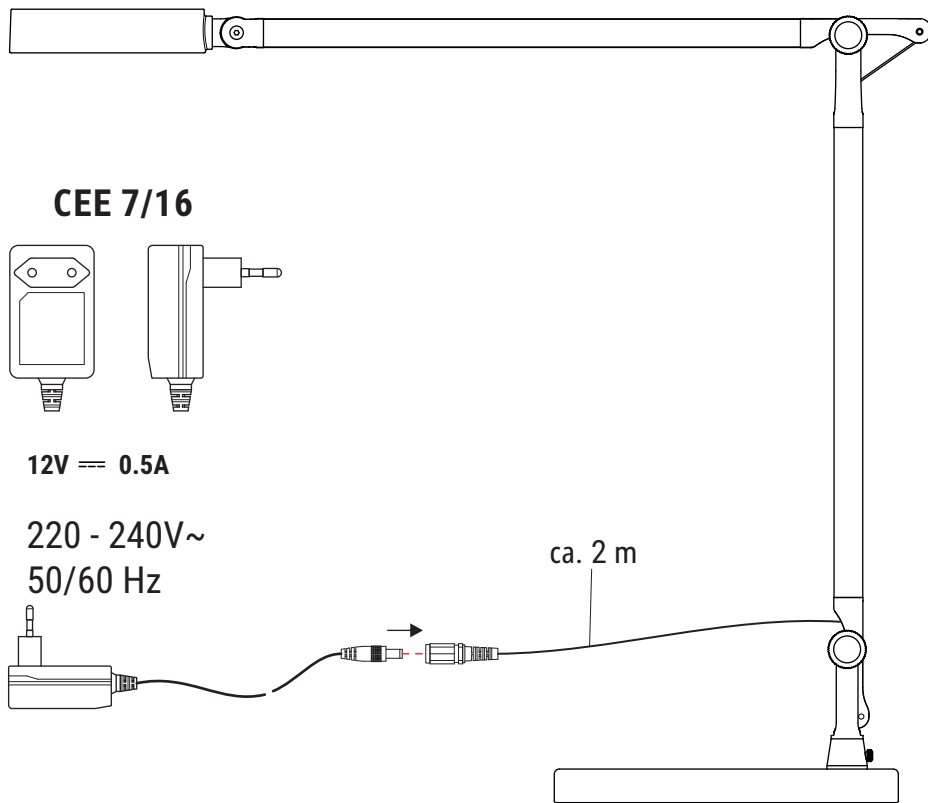

MAULgrace 820 50

CEE 7/16

12V == 0.5A

220 - 240V~
50/60 Hz

www.maul.de

ON / OFF

Touch (< 0,5s) = ON / OFF / dim

Touch = Mode / Select / Mix