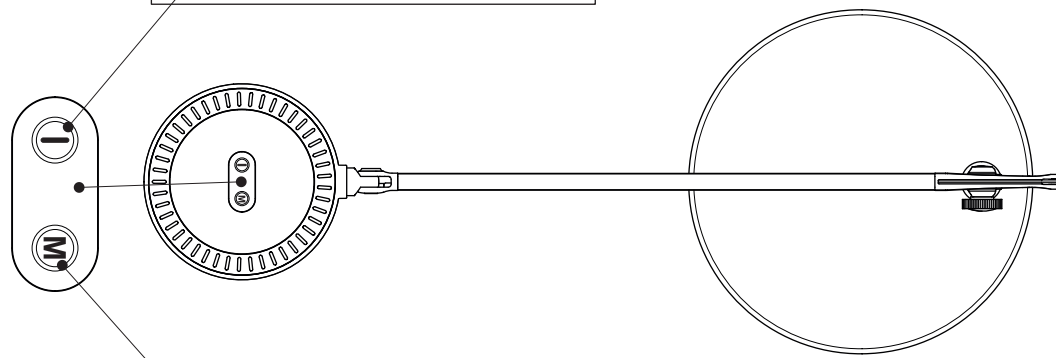

MAULgrace 820 50

CEE 7/16

12V == 0.5A

220 - 240V~
50/60 Hz

www.maul.de

ON / OFF

Touch (< 0,5s) = ON / OFF / dim

Touch = Mode / Select / Mix